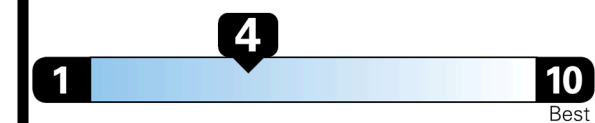

2025 GV70 3.5T SPORT ADVANCED AWD

THE GENESIS EXPERIENCE

- 3 Yr / 36K Complimentary Maintenance
- 3 Yr / 36K Complimentary Service Valet *
- 3 Yr Complimentary Map Care ·
- Complimentary Genesis Connected Services *
- * Exclusions may apply, see retailer for details

STANDARD FEATURES:

ADVANCED SAFETY TECHNOLOGY

- Forward Collision-Avoidance Assist
- Lane Keeping Assist
- Lane Following Assist
- Driver Attention Warning
- Blind-Spot Collision Avoidance-Assist
- Rear Cross-Traffic Collision Avoidance-Assist
- Parking Distance Warning - Reverse
- Rearview Camera
- Safe Exit Assist
- Advanced Rear Occupant Alert

POWERTRAIN TECHNOLOGY

- 3.5L Twin-Turbo V6 (375 HP / 391 lb.-ft)
- 8-speed Automatic Transmission
- Electronically Controlled Suspension w/ Road Preview

EXTERIOR

- Sport Appearance
- 19-inch Sport Alloy Wheels
- Panoramic Sunroof
- Power Hands-Free Smart Liftgate w/ Auto Open
- Power Folding ECM Mirrors w/ Genesis Logo
- High Beam Assist

COMFORT & CONVENIENCE

- Leather Seating Surfaces
- Aluminum Trim w/ Haptic Carbon Pattern
- Power Front Seats with 4-Way Power Lumbar
- Power Cushion Extension, Bolster & Ergo Motion (Driver)
- Heated and Ventilated Front Seats
- Heated Steering Wheel
- Smart Cruise Control
- Intelligent Speed Limit Assist

COMFORT & CONVENIENCE(cont.)

- Highway Driving Assist
- 8" Digital Cluster + Analog Gauges

MULTIMEDIA & CONNECTIVITY

- 14.5" Navigation System w/AM/FM/HD Radio™
- SiriusXM® Radio w/90-day trial subscription; Not Available in AK & HI
- Apple CarPlay® & Android Auto™
- Genesis Connected Services
- Wireless Phone Charger
- Fingerprint Authentication System

Additional Standard Features

- Carpeted Floor Mats

Full Tank of Gas

GENESIS WARRANTY