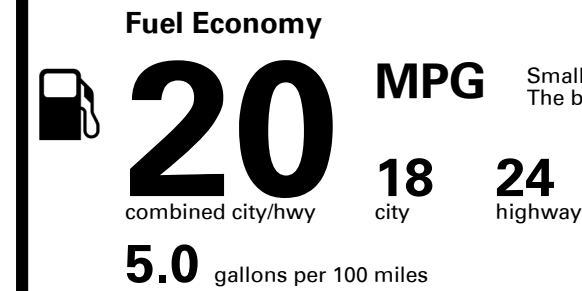

## EPA DOT Fuel Economy and Environment

Gasoline Vehicle

Small SUVs range from 14 to 118 MPG. The best vehicle rates 140 MPGe.

**You spend \$6,500**  
 more in fuel costs over 5 years compared to the average new vehicle.