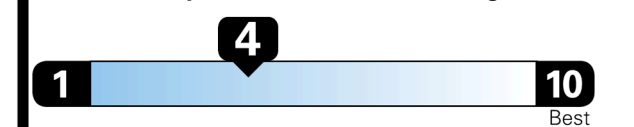

Fuel Economy & Greenhouse Gas Rating (tailpipe only)