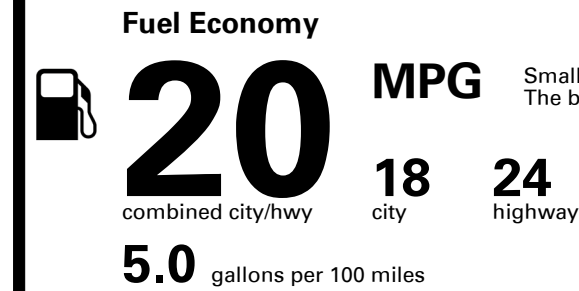

EMISSIONS:
 This vehicle is certified to meet emission requirements in all 50 states

Inland Freight & Handling : \$1,350.00

TOTAL PRICE: \$61,425.00

250 A

EPA DOT Fuel Economy and Environment

Gasoline Vehicle

Small SUVs range from 14 to 118 MPG. The best vehicle rates 140 MPGe.

You spend \$6,500
 more in fuel costs over 5 years compared to the average new vehicle.

Annual fuel cost \$3,200

Fuel Economy & Greenhouse Gas Rating (tailpipe only)