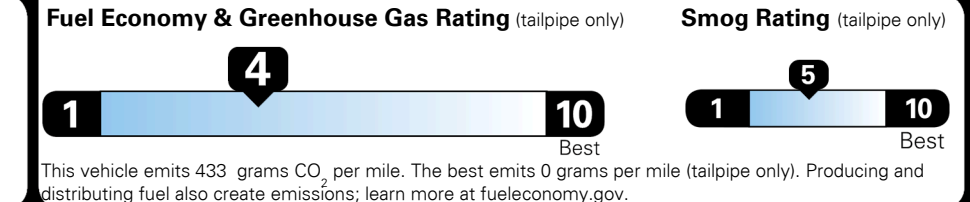

Inland Freight & Handling : \$1,495.00

TOTAL PRICE: \$67,160.00

EPA DOT Fuel Economy and Environment

Gasoline Vehicle

Fuel Economy

21 MPG
 combined city/hwy

18 MPG
 city

25 MPG
 highway

4.8 gallons per 100 miles

Small SUVs range from 14 to 125 MPG. The best vehicle rates 146 MPGe.

You spend \$6,250
 more in fuel costs over 5 years compared to the average new vehicle.

Annual fuel cost \$2,950