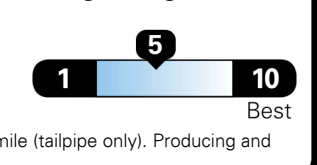

Smog Rating (tailpipe only)

Actual results will vary for many reasons, including driving conditions and how you drive and maintain your vehicle. The average new vehicle gets 29 MPG and costs $8,500 to fuel over 5 years. Cost estimates are based on 15,000 miles per year at $ 4.15 per gallon. MPG is miles per gasoline gallon equivalent. Vehicle emissions are a significant cause of climate change and smog.

fueleconomy.gov

Calculate personalized estimates and compare vehicles