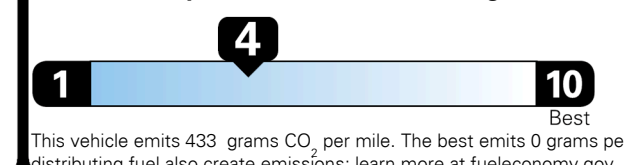

Fuel Economy & Greenhouse Gas Rating (tailpipe only)