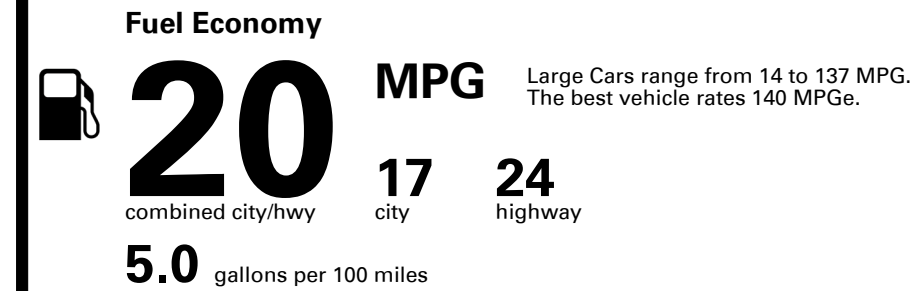

## EPA DOT Fuel Economy and Environment

Gasoline Vehicle

**You spend \$6,500 more in fuel costs over 5 years** compared to the average new vehicle.

**Annual fuel cost \$3,200**

Fuel Economy & Greenhouse Gas Rating (tailpipe only)