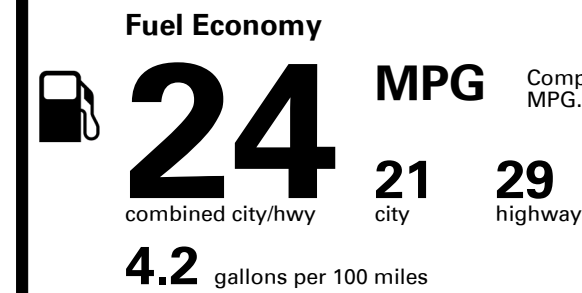

Additional Standard Features

- Carpeted Floor Mats

Full Tank of Gas

GENESIS WARRANTY

- 5-year/60,000-mile New Vehicle Warranty*
- 10-year/100,000-mile Powertrain Warranty*
- 7-year/Unlimited-mile Anti-perforation Warranty*
- Limited warranties, see dealer for details

Manufacturer's Suggested Retail Price: $42,000.00

ADDED FEATURES:

- *VIK BLACK(PH3) Paint $650.00
- *Sport Prestige Package: $4,200.00
  - 19-inch Sport Alloy Wheels
  - Dark Chrome Grille & Daylight Opening Trim
  - Sport Aluminum Trim
  - Wide Sunroof
  - Parking Distance Warning - Forward & Reverse
  - Power-folding ECM Outside Mirrors
  - w/ Genesis Logo Puddle Lamps
  - Leather Seating Surfaces
  - Integrated Memory System
  - Ventilated Front Seats
  - Lexicon® Premium Audio
  - Wireless Phone Charger

Accessories

- *Reversible Cargo Tray $160.00
- *First Aid Kit $45.00
- *Illuminated Door Scuff Plates $395.00

SOLD TO: OK704 SHIPPED TO: OK704
GENESIS OF NORMAN
591 N. INTERSTATE DRIVE
NORMAN OK 73069

Inland Freight & Handling : $1,250.00

VIN: KMTG34SC0SU148795	ENGINE: G4KRA876800	EXTERIOR COLOR: VIK BLACK	INTERIOR/SEAT COLOR: FOG GRAY TWO TONE/FOG
MODEL: R0422R45	PORT OF ENTRY: NC	TRANSPORT: TRUCK	ACCESSORY WEIGHT: 17 lbs./ 8 kgs.

TOTAL PRICE: $48,700.00

192 A 2015VGLOVI

EMISSIONS:
This vehicle is certified to meet emission requirements in all 50 states

EPA DOT Fuel Economy and Environment

Gasoline Vehicle

Compact Cars range from 17 to 105 MPG. The best vehicle rates 140 MPGe.

You spend $3,750 more in fuel costs over 5 years compared to the average new vehicle.

Annual fuel cost $2,650