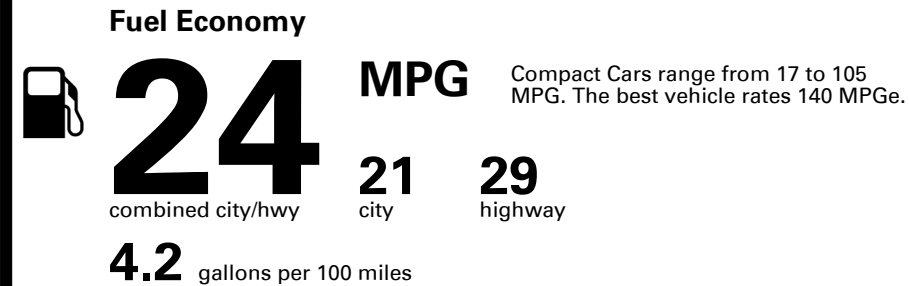

TOTAL PRICE: \$47,845.00

145 A 1565VGLOVI

Fuel Economy and Environment

Gasoline Vehicle

You spend
\$3,750
more in fuel costs
over 5 years
compared to the
average new vehicle.

Annual fuel cost
\$2,650

Fuel Economy & Greenhouse Gas Rating (tailpipe only)