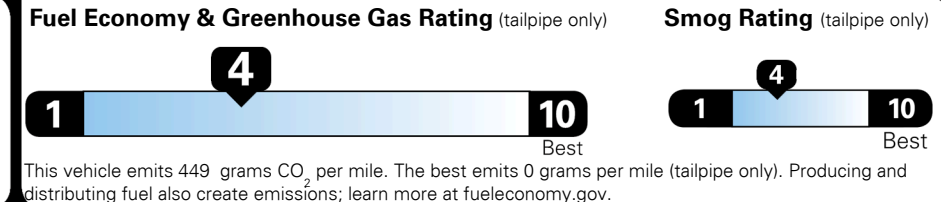

Additional Standard Features

- Carpeted Floor Mats

Full Tank of Gas

GENESIS WARRANTY

- 5-year / 60,000-mile New Vehicle Warranty*
- 10-year / 100,000-mile Powertrain Warranty*
- 7-year / Unlimited-mile Anti-perforation Warranty*
- Limited warranties, see dealer for details

Manufacturer's Suggested Retail Price: $53,600.00

ADDED FEATURES:

- *VIK BLACK(PH3) Paint $650.00
- Accessories
- *Reversible Cargo Tray $195.00
- *Roadside Assistance Kit $105.00
- *First Aid Kit $65.00
- *NFC Key Card $30.00
- *Bumper Applique $90.00

SOLD TO: OK704 SHIPPED TO: OK704
GENESIS OF NORMAN
551 N INTERSTATE DRIVE
NORMAN OK 73069

VIN: KMTG44SE1TU173303	EXTERIOR COLOR: VIK BLACK	INTERIOR/SEAT COLOR: SEVILLA RED/OBSIDIAN
MODEL: R0472R65	PORT OF ENTRY: NC	TRANSPORT: TRUCK
EMISSIONS: This vehicle is certified to meet emission requirements in all 50 states		ACCESSORY WEIGHT: 15 lbs./ 7 kgs.

Inland Freight & Handling : $1,395.00

TOTAL PRICE: $56,130.00

EPA DOT Fuel Economy and Environment

Gasoline Vehicle

Fuel Economy

20 MPG
combined city/hwy

17 city
25 highway

5.0 gallons per 100 miles

Compact Cars range from 17 to 116 MPG. The best vehicle rates 146 MPGe.

You spend $7,000
more in fuel costs over 5 years compared to the average new vehicle.

Annual fuel cost $3,100

Actual results will vary for many reasons, including driving conditions and how you drive and maintain your vehicle. The average new vehicle gets 29 MPG and costs $8,500 to fuel over 5 years. Cost estimates are based on 15,000 miles per year at $ 4.15 per gallon. MPGe is miles per gasoline gallon equivalent. Vehicle emissions are a significant cause of climate change and smog.

fueleconomy.gov
Calculate personalized estimates and compare vehicles

GOVERNMENT 5-STAR SAFETY RATINGS

This vehicle has not been rated by the government for overall vehicle score, frontal crash, side crash or rollover risk.

Source: National Highway Traffic Safety Administration (NHTSA).
www.safercar.gov or 1-888-327-4236

Manufacturer's suggested retail price includes manufacturer's recommended pre-delivery service. Gasoline license and title fees state and local taxes and dealer installed options and accessories are not included in the manufacturer's suggested retail price. This label has been affixed to this vehicle by Genesis Motor America, pursuant to the requirements of 15 U.S.C. 1231 et seq. which prohibits its removal or alteration prior to delivery to the ultimate purchaser.

PARTS CONTENT INFORMATION

FOR VEHICLES IN THIS CARLINE: U.S./CANADIAN PARTS CONTENT: 5 %
MAJOR SOURCES OF FOREIGN PARTS CONTENT: KOREA: 80 %
FOR THIS VEHICLE: FINAL ASSEMBLY POINT: ULSAN, KOREA
COUNTRY OF ORIGIN:
ENGINE: KOREA TRANSMISSION: KOREA
Note: Parts content does not include final assembly, distribution, or other non-parts costs.