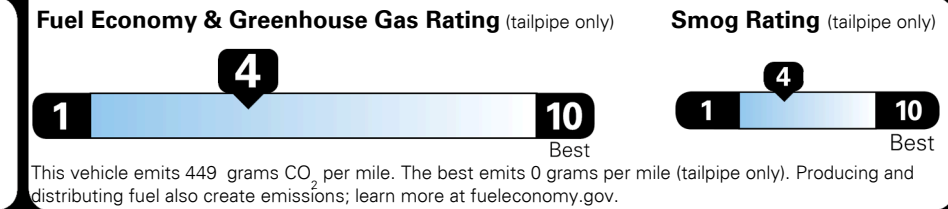

Additional Standard Features

- Carpeted Floor Mats

Full Tank of Gas

GENESIS WARRANTY

- 5-year / 60,000-mile New Vehicle Warranty*
- 10-year / 100,000-mile Powertrain Warranty*
- 7-year / Unlimited-mile Anti-perforation Warranty*
- Limited warranties, see dealer for details

Manufacturer's Suggested Retail Price: $53,600.00

ADDED FEATURES:

- *SAVILE SILVER(SSS) Paint $650.00
- Accessories
- *Reversible Cargo Tray $195.00
- *First Aid Kit $65.00
- *All Season Fitted Liners $235.00
- *NFC Key Card $30.00

SOLD TO: OK704 SHIPPED TO: OK704
GENESIS OF NORMAN
551 N INTERSTATE DRIVE
NORMAN OK 73069

VIN: KMTG44SE8TU173296	EXTERIOR COLOR: SAVILE SILVER	INTERIOR/SEAT COLOR: SEVILLA RED/OBSIDIAN
MODEL: R0472R65	PORT OF ENTRY: NC	TRANSPORT: TRUCK
EMISSIONS: This vehicle is certified to meet emission requirements in all 50 states		ACCESSORY WEIGHT: 14 lbs./ 6 kgs.

Inland Freight & Handling : $1,395.00

TOTAL PRICE: $56,170.00

EPA DOT Fuel Economy and Environment

Fuel Economy

20 MPG
combined city/hwy

17 city
25 highway

5.0 gallons per 100 miles

Compact Cars range from 17 to 116 MPG. The best vehicle rates 146 MPGe.

You spend $7,000
more in fuel costs over 5 years compared to the average new vehicle.

Annual fuel cost $3,100

Actual results will vary for many reasons, including driving conditions and how you drive and maintain your vehicle. The average new vehicle gets 29 MPG and costs $8,500 to fuel over 5 years. Cost estimates are based on 15,000 miles per year at $ 4.15 per gallon. MPGe is miles per gasoline gallon equivalent. Vehicle emissions are a significant cause of climate change and smog.

fueleconomy.gov

Calculate personalized estimates and compare vehicles

GOVERNMENT 5-STAR SAFETY RATINGS

This vehicle has not been rated by the government for overall vehicle score, frontal crash, side crash or rollover risk.

Source: National Highway Traffic Safety Administration (NHTSA).
www.safercar.gov or 1-888-327-4236

Manufacturer's suggested retail price includes manufacturer's recommended pre-delivery service. Gasoline license and title fees state and local taxes and dealer installed options and accessories are not included in the manufacturer's suggested retail price. This label has been affixed to this vehicle by Genesis Motor America, pursuant to the requirements of 15 U.S.C. 1231 et seq. which prohibits its removal or alteration prior to delivery to the ultimate purchaser.

PARTS CONTENT INFORMATION

FOR VEHICLES IN THIS CARLINE: U.S./CANADIAN PARTS CONTENT: 5 %

MAJOR SOURCES OF FOREIGN PARTS CONTENT: KOREA: 80 %

FOR THIS VEHICLE: FINAL ASSEMBLY POINT: ULSAN, KOREA

COUNTRY OF ORIGIN:

ENGINE: KOREA TRANSMISSION: KOREA

Note: Parts content does not include final assembly, distribution, or other non-parts costs.