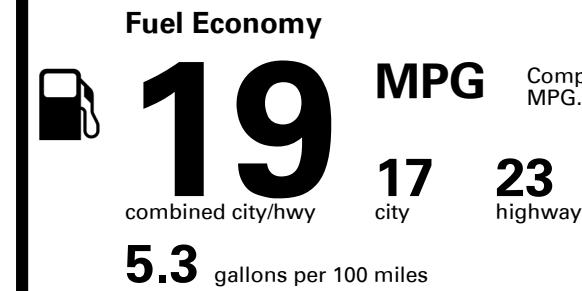

Additional Standard Features

- Carpeted Floor Mats

Full Tank of Gas

GENESIS WARRANTY

- 5-year/60,000-mile New Vehicle Warranty*
- 10-year/100,000-mile Powertrain Warranty*
- 7-year/Unlimited-mile Anti-perforation Warranty*
- Limited warranties, see dealer for details

Manufacturer's Suggested Retail Price: $52,550.00

ADDED FEATURES:

- *UYUNI WHITE(UYH) Paint $650.00
- *Sport Prestige Package: $4,400.00
  - Electronically Controlled Suspension
  - Limited Slip Differential
  - Head-Up Display
  - Nappa Leather Seating Surfaces
  - Microfiber Suede Headliner & Pillars
  - Surround View Monitor
  - Blind-Spot View Monitor
  - Power Trunk

Accessories

- *Reversible Cargo Tray $160.00
- *First Aid Kit $45.00
- *All Season Fitted Liners $220.00

SOLD TO: OK704
GENESIS OF NORMAN
591 N. INTERSTATE DRIVE
NORMAN OK 73069

SHIPPED TO: OK704

Inland Freight & Handling : $1,250.00

VIN: KMTG54SE1SU152964	ENGINE: G6DPRA521659	EXTERIOR COLOR: UYUNI WHITE	INTERIOR/SEAT COLOR: FOG GRAY TWO TONE/FOG
MODEL: R0462A65	PORT OF ENTRY: NC	TRANSPORT: TRUCK	ACCESSORY WEIGHT: 20 lbs./ 9 kgs.

TOTAL PRICE: $59,275.00

EMISSIONS:
This vehicle is certified to meet emission requirements in all 50 states

EPA DOT Fuel Economy and Environment

Gasoline Vehicle

Compact Cars range from 17 to 105 MPG. The best vehicle rates 140 MPGe.

You spend
$7,250
more in fuel costs
over 5 years
compared to the
average new vehicle.

Annual fuel cost
$3,350

Fuel Economy & Greenhouse Gas Rating (tailpipe only)