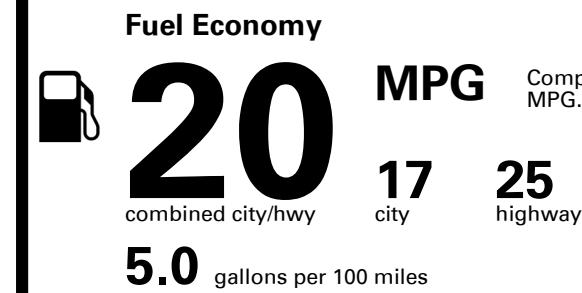

EPA DOT Fuel Economy and Environment

Gasoline Vehicle

Compact Cars range from 17 to 105 MPG. The best vehicle rates 140 MPGe.

You spend $6,500
more in fuel costs over 5 years
compared to the average new vehicle.

Annual fuel cost $3,200

Fuel Economy & Greenhouse Gas Rating (tailpipe only)