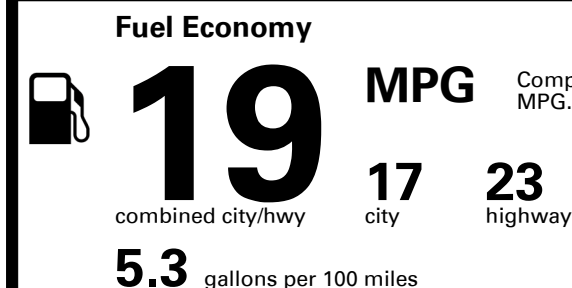

EMISSIONS:
This vehicle is certified to meet emission requirements in all 50 states

TOTAL PRICE: \$59,055.00

318 A 3355VGLOVI

EPA DOT Fuel Economy and Environment

Gasoline Vehicle

Compact Cars range from 17 to 105 MPG. The best vehicle rates 140 MPGe.

You spend \$7,250
more in fuel costs over 5 years
compared to the average new vehicle.

Annual fuel cost \$3,350

Fuel Economy & Greenhouse Gas Rating (tailpipe only)

Smog Rating (tailpipe only)

This vehicle emits 466 grams CO₂ per mile. The best emits 0 grams per mile (tailpipe only). Producing and distributing fuel also create emissions; learn more at fueleconomy.gov.