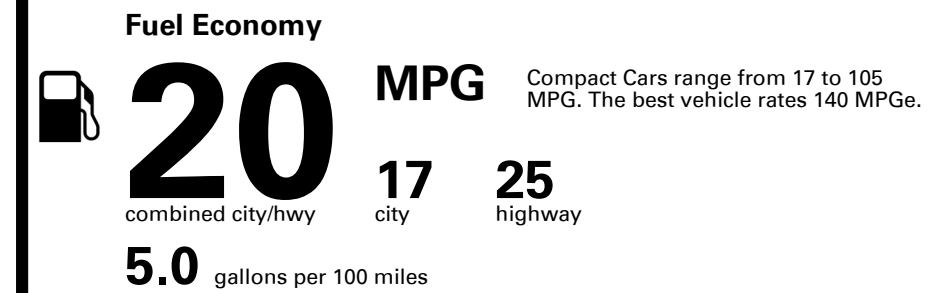

TOTAL PRICE: \$57,795.00

EMISSIONS:
This vehicle is certified to meet emission requirements in all 50 states

EPA DOT Fuel Economy and Environment

Gasoline Vehicle

You spend \$6,500
more in fuel costs over 5 years compared to the average new vehicle.