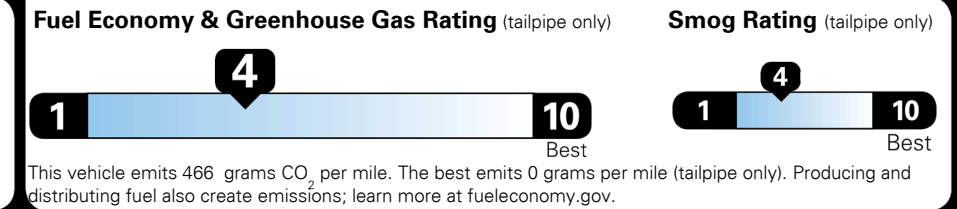

Actual results will vary for many reasons, including driving conditions and how you drive and maintain your vehicle. The average new vehicle gets 28 MPG and costs $9,500 to fuel over 5 years. Cost estimates are based on 15,000 miles per year at $ 4.25 per gallon. MPGe is miles per gasoline gallon equivalent. Vehicle emissions are a significant cause of climate change and smog.

fueleconomy.gov

Calculate personalized estimates and compare vehicles

GOVERNMENT 5-STAR SAFETY RATINGS

This vehicle has not been rated by the government for overall vehicle score, frontal crash, side crash or rollover risk.

Source: National Highway Traffic Safety Administration (NHTSA).
www.safercar.gov or 1-888-327-4236

Manufacturer's suggested retail price includes manufacturer's recommended pre-delivery service. Gasoline license and title fees state and local taxes and dealer installed options and accessories are not included in the manufacturer's suggested retail price. This label has been affixed to this vehicle by Genesis Motor America, pursuant to the requirements of 15 U.S.C. 1231 et seq. which prohibits its removal or alteration prior to delivery to the ultimate purchaser.

PARTS CONTENT INFORMATION

FOR VEHICLES IN THIS CARLINE: U.S./CANADIAN PARTS CONTENT: 3 %

MAJOR SOURCES OF FOREIGN PARTS CONTENT: KOREA: 85 %

FOR THIS VEHICLE: FINAL ASSEMBLY POINT: ULSAN, KOREA

COUNTRY OF ORIGIN:

ENGINE: KOREA TRANSMISSION: KOREA

Note: Parts content does not include final assembly, distribution, or other non-parts costs.