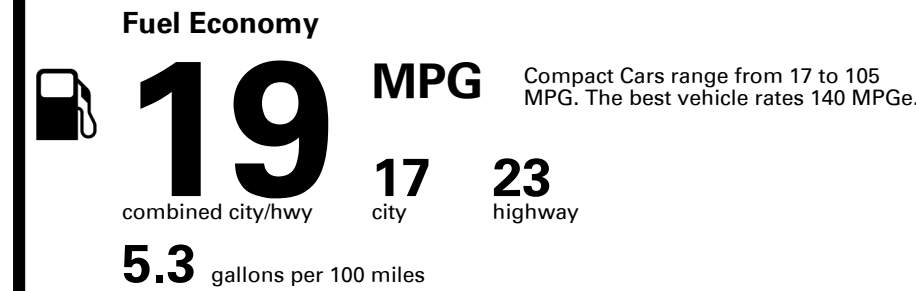

## EPA DOT Fuel Economy and Environment

Gasoline Vehicle

**You spend \$7,250 more in fuel costs over 5 years** compared to the average new vehicle.

**Annual fuel cost \$3,350**

Actual results will vary for many reasons, including driving conditions and how you drive and maintain your vehicle. The average new vehicle gets 28 MPG and costs \$9,500 to fuel over 5 years. Cost estimates are based on 15,000 miles per year at \$ 4.25 per gallon. MPGe is miles per gasoline gallon equivalent. Vehicle emissions are a significant cause of climate change and smog.