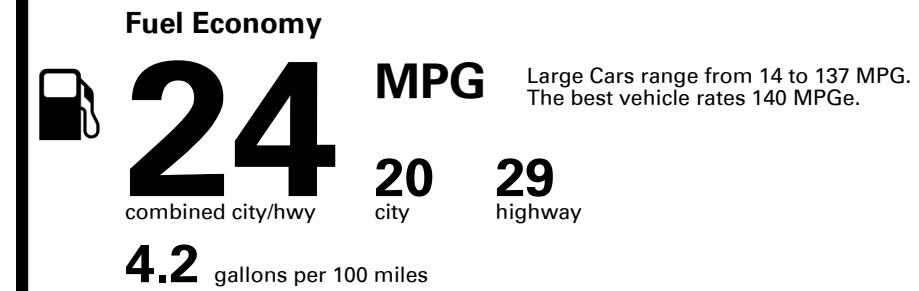

- Blind-Spot View Monitor
- Parking Collision-Avoidance Assist
- Advanced Rear Occupant Alert
- Electronically Controlled Suspension
- Sport Appearance
- 20-inch Sport Alloy Wheels
- Power Door Closure
- Leather Seating Surfaces
- Sport Aluminum Trim
- Power Cushion Extension, Bolster, and Ergo Motion (Driver)
- Surround View Monitor
- Remote Smart Parking Assist
- Genesis Digital Key
- Wireless Device Charger - Front

Additional Standard Features

- Carpeted Floor Mats

Full Tank of Gas

GENESIS WARRANTY

- 5-year/60,000-mile New Vehicle Warranty*
- 10-year/100,000-mile Powertrain Warranty*
- 7-year/Unlimited-mile Anti-perforation Warranty*
- Limited warranties, see dealer for details

Manufacturer's Suggested Retail Price: $68,350.00

ADDED FEATURES:

- *VIK BLACK(PH3) Paint $650.00

Accessories

- *Cargo Blocks $30.00
- *First Aid Kit $45.00
- *NFC Key Card $30.00
- *Wheel Locks $85.00

SOLD TO: OK704
GENESIS OF NORMAN
591 N. INTERSTATE DRIVE
NORMAN OK 73069

SHIPPED TO: OK704

Inland Freight & Handling : $1,350.00

VIN: KMTGC4SC8SU276539	ENGINE: G4KRA046449	EXTERIOR COLOR: VIK BLACK	INTERIOR/SEAT COLOR: SEVILLA RED/OBSIDIAN
MODEL: S1442A45	PORT OF ENTRY: NC	TRANSPORT: TRUCK	ACCESSORY WEIGHT: 10 lbs./ 5 kgs.

TOTAL PRICE: $70,540.00

EMISSIONS:
This vehicle is certified to meet emission requirements in all 50 states

EPA DOT Fuel Economy and Environment

Gasoline Vehicle

You spend $3,750
more in fuel costs over 5 years compared to the average new vehicle.

Annual fuel cost $2,650

Fuel Economy & Greenhouse Gas Rating (tailpipe only)

Smog Rating (tailpipe only)

This vehicle emits 377 grams CO₂ per mile. The best emits 0 grams per mile (tailpipe only). Producing and distributing fuel also create emissions; learn more at fueleconomy.gov.

Actual results will vary for many reasons, including driving conditions and how you drive and maintain your vehicle. The average new vehicle gets 28 MPG and costs $9,500 to fuel over 5 years. Cost estimates are based on 15,000 miles per year at $ 4.25 per gallon. MPG is miles per gasoline gallon equivalent. Vehicle emissions are a significant cause of climate change and smog.

fueleconomy.gov

Calculate personalized estimates and compare vehicles

GOVERNMENT 5-STAR SAFETY RATINGS

Overall Vehicle Score ★ ★ ★ ★ ★

Based on the combined rating of frontal, side and rollover. Should ONLY be compared to other vehicles of similar size and weight.

Frontal Crash Driver ★ ★ ★ ★

Crash Passenger ★ ★ ★ ★ ★

Based on the risk of injury in a frontal impact. Should ONLY be compared to other vehicles of similar size and weight.

Side Crash Front seat ★ ★ ★ ★ ★

Crash Rear seat ★ ★ ★ ★ ★

Based on the risk of injury in a side impact.

Rollover ★ ★ ★ ★ ★

Based on the risk of rollover in a single-vehicle crash.

Star ratings range from 1 to 5 stars (★★★★★) with 5 being the highest.

Source: National Highway Traffic Safety Administration (NHTSA).

www.safercar.gov or 1-888-327-4236

Manufacturer's suggested retail price includes manufacturer's recommended pre-delivery service. Gasoline license and title fees state and local taxes and dealer installed options and accessories are not included in the manufacturer's suggested retail price. This label has been affixed to this vehicle by Genesis Motor America, pursuant to the requirements of 15 U.S.C. 1231 et seq. which prohibits its removal or alteration prior to delivery to the ultimate purchaser.

PARTS CONTENT INFORMATION

FOR VEHICLES IN THIS CARLINE: U.S./CANADIAN PARTS CONTENT: 3 %

MAJOR SOURCES OF FOREIGN PARTS CONTENT: KOREA: 80 %

FOR THIS VEHICLE: FINAL ASSEMBLY POINT: ULSAN, KOREA

COUNTRY OF ORIGIN:

ENGINE: KOREA TRANSMISSION: KOREA

Note: Parts content does not include final assembly, distribution, or other non-parts costs.