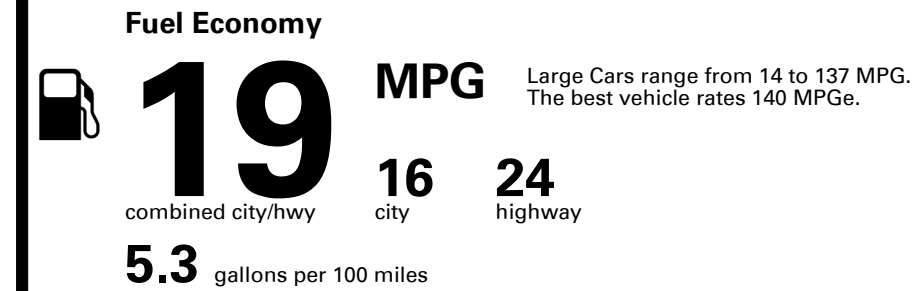

EMISSIONS:
 This vehicle is certified to meet emission requirements in all 50 states

Inland Freight & Handling : \$1,350.00

TOTAL PRICE: \$71,600.00

36 A 0415VMORNI

EPA DOT Fuel Economy and Environment

Gasoline Vehicle

You spend \$7,250
 more in fuel costs over 5 years compared to the average new vehicle.

Annual fuel cost \$3,350

Fuel Economy & Greenhouse Gas Rating (tailpipe only)

Smog Rating (tailpipe only)

This vehicle emits 474 grams CO₂ per mile. The best emits 0 grams per mile (tailpipe only). Producing and distributing fuel also create emissions; learn more at fueleconomy.gov.