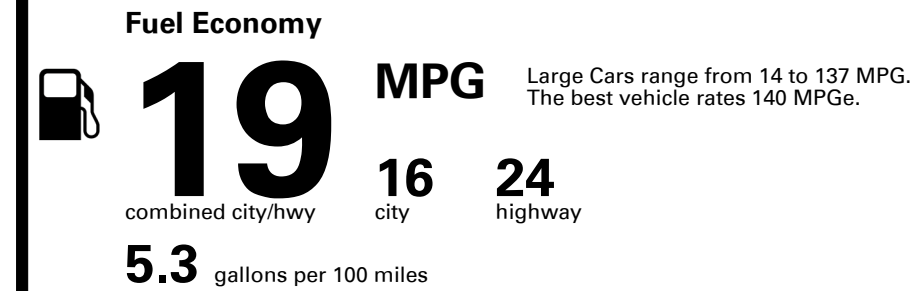

EMISSIONS:
 This vehicle is certified to meet emission requirements in all 50 states

TOTAL PRICE: \$79,200.00

240 A 2195VGLOVI

EPA DOT Fuel Economy and Environment

Gasoline Vehicle

You spend \$7,250
 more in fuel costs over 5 years compared to the average new vehicle.

Annual fuel cost \$3,350

Fuel Economy & Greenhouse Gas Rating (tailpipe only)

Smog Rating (tailpipe only)

This vehicle emits 474 grams CO₂ per mile. The best emits 0 grams per mile (tailpipe only). Producing and distributing fuel also create emissions; learn more at fueleconomy.gov.