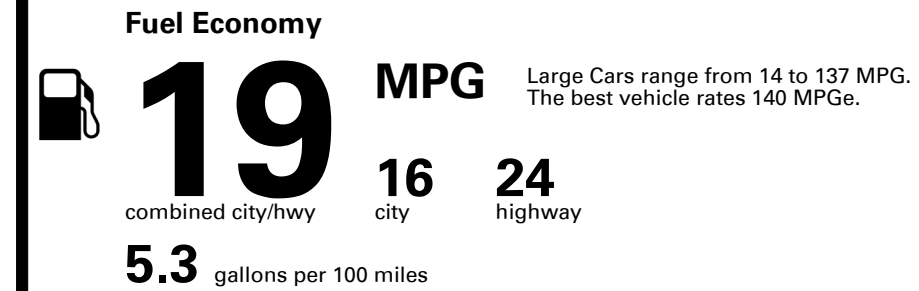

## EPA DOT Fuel Economy and Environment

Gasoline Vehicle

**You spend \$7,250**  
 more in fuel costs over 5 years compared to the average new vehicle.

**Annual fuel cost \$3,350**