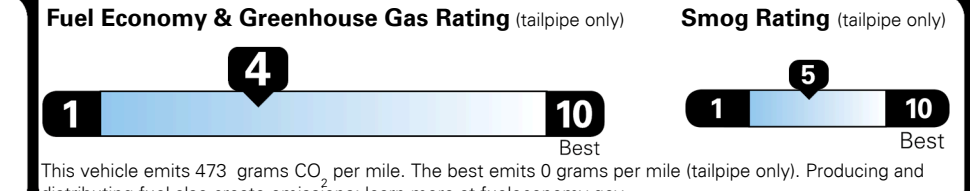

3.5T PRESTIGE BLACK FEATURES

- 22" Black Alloy Wheels w/ Floating Center Caps
- Black Brake Calipers
- Dark Headlamp Bezels, Exterior Trim, & Badging
- Nappa Leather w/ Exclusive Quilting
- Dark Interior Trim w/ Black Ash Wood
- Power Rear Seats

Full Tank of Gas

GENESIS WARRANTY

- 5-year/60,000-mile New Vehicle Warranty*
- 10-year/100,000-mile Powertrain Warranty*
- 7-year/Unlimited-mile Anti-perforation Warranty*
- Limited warranties, see retailer for details

Manufacturer's Suggested Retail Price: $83,250.00

ADDED FEATURES:

- *UYUNI WHITE(UYH) Paint $650.00
- Accessories
- *Fragrance Cartridges $160.00
- *NFC Key Card $30.00

SOLD TO: OK704 SHIPPED TO: OK704
GENESIS OF NORMAN
551 N INTERSTATE DRIVE
NORMAN OK 73069

VIN: KMUHCESC4TU337487	EXTERIOR COLOR: UYUNI WHITE	INTERIOR/SEAT COLOR: OBSIDIAN BLACK/OBSIDIAN
MODEL: V04B2A65	PORT OF ENTRY: NC	TRANSPORT: TRUCK
EMISSIONS: This vehicle is certified to meet emission requirements in all 50 states		ACCESSORY WEIGHT: 1 lbs./ 0 kgs.

Inland Freight & Handling : $1,495.00

TOTAL PRICE: $85,585.00

43 A 0516VASIAN

EPA DOT Fuel Economy and Environment

Gasoline Vehicle

Fuel Economy

19 MPG
combined city/hwy

16 MPG
city

22 MPG
highway

5.3 gallons per 100 miles

Standard SUVs range from 12 to 115 MPG. The best vehicle rates 146 MPGe.

You spend $8,000
more in fuel costs over 5 years compared to the average new vehicle.

Annual fuel cost $3,300

Actual results will vary for many reasons, including driving conditions and how you drive and maintain your vehicle. The average new vehicle gets 29 MPG and costs $8,500 to fuel over 5 years. Cost estimates are based on 15,000 miles per year at $ 4.15 per gallon. MPGe is miles per gasoline gallon equivalent. Vehicle emissions are a significant cause of climate change and smog.

fueleconomy.gov
Calculate personalized estimates and compare vehicles

Smartphone QR Code

GOVERNMENT 5-STAR SAFETY RATINGS

Overall Vehicle Score ★★★★★

Based on the combined rating of frontal, side and rollover. Should ONLY be compared to other vehicles of similar size and weight.

Frontal Crash	Driver	★★★★★
Passenger		★★★★★
Side Crash	Front seat	★★★★★
Rear seat		★★★★★
Rollover		★★★★★

Based on the risk of injury in a frontal impact. Should ONLY be compared to other vehicles of similar size and weight.

Based on the risk of injury in a side impact.

Based on the risk of rollover in a single-vehicle crash.

Manufacturer's suggested retail price includes manufacturer's recommended pre-delivery service. Gasoline license and title fees state and local taxes and dealer installed options and accessories are not included in the manufacturer's suggested retail price. This label has been affixed to this vehicle by Genesis Motor America, pursuant to the requirements of 15 U.S.C. 1231 et seq. which prohibits its removal or alteration prior to delivery to the ultimate purchaser.

Star ratings range from 1 to 5 stars (★★★★★) with 5 being the highest.
Source: National Highway Traffic Safety Administration (NHTSA).
www.safercar.gov or 1-888-327-4236

PARTS CONTENT INFORMATION

FOR VEHICLES IN THIS CARLINE: U.S./CANADIAN PARTS CONTENT: 3 %

MAJOR SOURCES OF FOREIGN PARTS CONTENT: KOREA: 80 %

FOR THIS VEHICLE: FINAL ASSEMBLY POINT: ULSAN, KOREA

COUNTRY OF ORIGIN:

ENGINE: KOREA TRANSMISSION: KOREA

Note: Parts content does not include final assembly, distribution, or other non-parts costs.