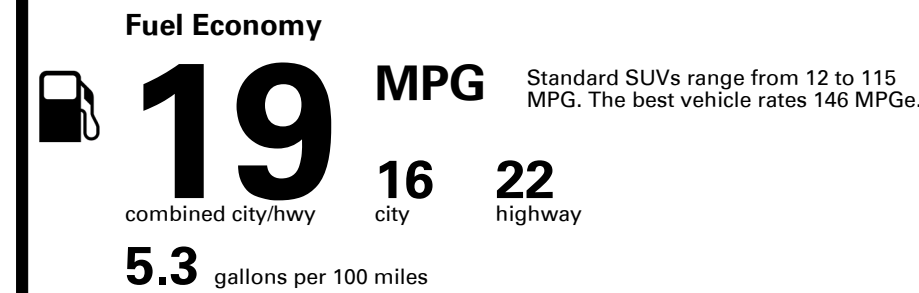

Inland Freight & Handling : \$1,450.00

TOTAL PRICE: \$77,105.00

EPA DOT Fuel Economy and Environment

Gasoline Vehicle

You spend \$7,250
 more in fuel costs over 5 years compared to the average new vehicle.