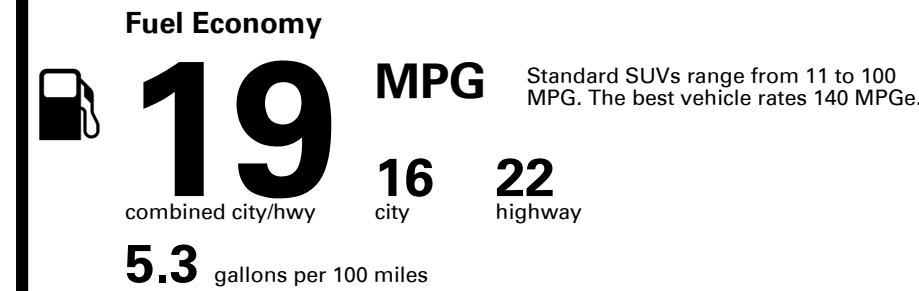

## EPA DOT Fuel Economy and Environment

Gasoline Vehicle

**You spend \$7,250**  
 more in fuel costs over 5 years compared to the average new vehicle.

**Annual fuel cost \$3,350**