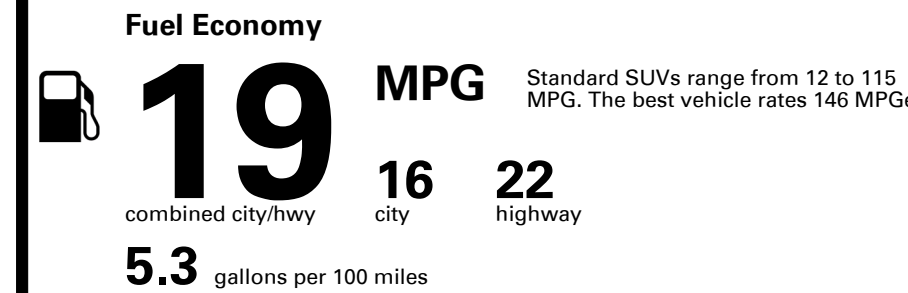

MULTIMEDIA & CONNECTIVITY

- 27" OLED Instrument Cluster & Navigation
- SiriusXM® Radio w/ 90-day trial subscription; Not Available in AK & HI
- Apple CarPlay® & Android Auto™
- Bang & Olufsen® Premium Audio
- Active Noise Control
- Genesis Digital Key
- Wireless Device Charger - Front

Additional Standard Features

- Carpeted Floor Mats

Full Tank of Gas

GENESIS WARRANTY

- 5-year/60,000-mile New Vehicle Warranty*
- 10-year/100,000-mile Powertrain Warranty*
- 7-year/Unlimited-mile Anti-perforation Warranty*
- Limited warranties, see dealer for details

Manufacturer's Suggested Retail Price: $79,800.00

ADDED FEATURES:

- *MAKALU GRAY(NCM) Paint $650.00
- **Accessories**
- *Cargo Blocks $30.00
- *Cargo Net $50.00
- *Cargo Tray $180.00
- *First Aid Kit $60.00
- *Fragrance Cartridge $150.00
- *Mudguards $150.00
- *NFC Key Card $30.00
- *Floating Wheel Cap $200.00
- *Wheel Locks $85.00

SOLD TO: OK704 SHIPPED TO: OK704
GENESIS OF NORMAN
551 N INTERSTATE DRIVE
NORMAN OK 73069

VIN: KMUHEESC2SU278660	EXTERIOR COLOR: MAKALU GRAY	INTERIOR/SEAT COLOR: BORDEAUX BROWN/SLATE
MODEL: V0492A65	PORT OF ENTRY: NC	TRANSPORT: TRUCK
EMISSIONS: This vehicle is certified to meet emission requirements in all 50 states		ACCESSORY WEIGHT: 19 lbs./ 9 kgs.

Inland Freight & Handling : $1,450.00

TOTAL PRICE: $82,835.00

EPA DOT Fuel Economy and Environment

Gasoline Vehicle

You spend $7,250
more in fuel costs over 5 years compared to the average new vehicle.

Annual fuel cost $3,350