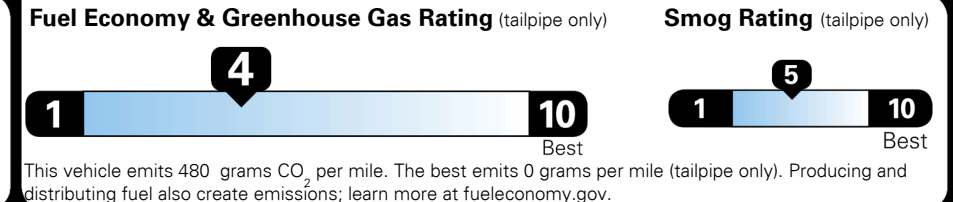

## EPA DOT Fuel Economy and Environment

Gasoline Vehicle

**You spend \$7,250**  
 more in fuel costs over 5 years compared to the average new vehicle.

**Annual fuel cost \$3,350**

Actual results will vary for many reasons, including driving conditions and how you drive and maintain your vehicle. The average new vehicle gets 28 MPG and costs \$9,500 to fuel over 5 years. Cost estimates are based on 15,000 miles per year at \$ 4.25 per gallon. MPGe is miles per gasoline gallon equivalent. Vehicle emissions are a significant cause of climate change and smog.