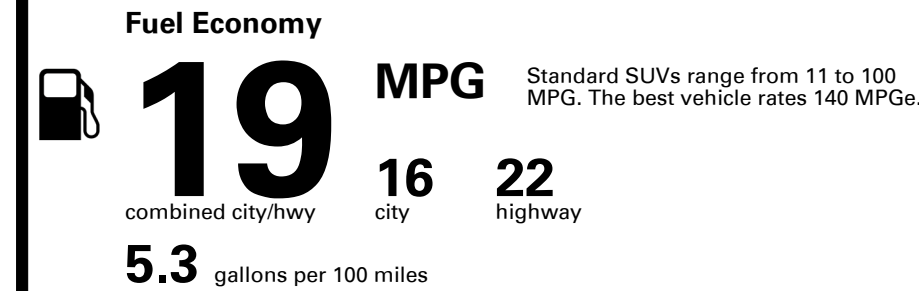

MULTIMEDIA & CONNECTIVITY

- 27" OLED Instrument Cluster & Navigation
- SiriusXM® Radio w/ 90-day trial subscription; Not Available in AK & HI
- Apple CarPlay® & Android Auto™
- Bang & Olufsen® Premium Audio
- Active Noise Control
- Genesis Digital Key
- Wireless Device Charger - Front

Additional Standard Features

- Carpeted Floor Mats

Full Tank of Gas

GENESIS WARRANTY

- 5-year/60,000-mile New Vehicle Warranty*
- 10-year/100,000-mile Powertrain Warranty*
- 7-year/Unlimited-mile Anti-perforation Warranty*
- Limited warranties, see dealer for details

Manufacturer's Suggested Retail Price: $79,800.00

ADDED FEATURES:

- *VIK BLACK(PH3) Paint $650.00
- Accessories
- *Cargo Net $50.00
- *Cross Bars $484.00
- *Cargo Tray $160.00
- *Fragrance Cartridge $150.00

SOLD TO: OK704 SHIPPED TO: OK704
GENESIS OF NORMAN
591 N. INTERSTATE DRIVE
NORMAN OK 73069

VIN: KMUHEESC5SU266552	EXTERIOR COLOR: VIK BLACK	INTERIOR/SEAT COLOR: BORDEAUX BROWN/SLATE
MODEL: V0492A65	PORT OF ENTRY: NC	TRANSPORT: TRUCK
EMISSIONS: This vehicle is certified to meet emission requirements in all 50 states		ACCESSORY WEIGHT: 21 lbs./ 10 kgs.

Inland Freight & Handling : $1,450.00

TOTAL PRICE: $82,744.00

EPA DOT Fuel Economy and Environment

Gasoline Vehicle

You spend $7,250
more in fuel costs over 5 years compared to the average new vehicle.

Annual fuel cost $3,350