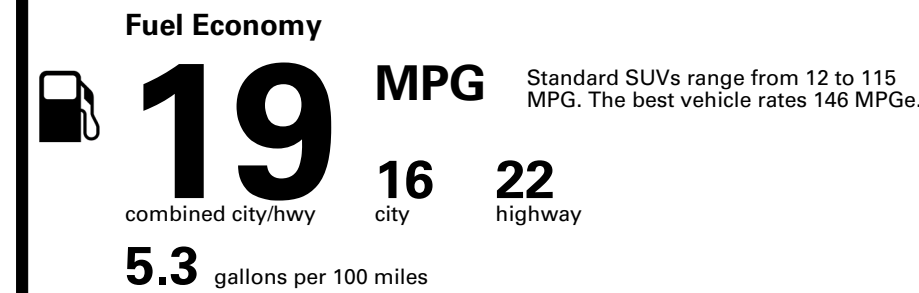

3.5T PRESTIGE FEATURES

- 22-inch Alloy Wheels
- Nappa Leather Seating Surfaces
- Microfiber Suede Headliner & Pillars
- Ventilated 2nd Row Seats (outboard)
- Heated Front Console Armrest
- Soft-Close Doors / Power Rear Side Sunshades
- Digital Rearview Mirror
- Active Noise Control

Full Tank of Gas

GENESIS WARRANTY

- 5-year/60,000-mile New Vehicle Warranty*
- 10-year/100,000-mile Powertrain Warranty*
- 7-year/Unlimited-mile Anti-perforation Warranty*
- Limited warranties, see retailer for details

Manufacturer's Suggested Retail Price: $82,330.00

ADDED FEATURES:

- *SAVILE SILVER(SSS) Paint $650.00
- Accessories
- *All Season Fitted Liners $235.00
- *Floating Wheel Cap $215.00
- *Mudguards $170.00
- *Fragrance Cartridges $160.00
- *Cargo Net $80.00
- *NFC Key Card $30.00

SOLD TO: OK704 SHIPPED TO: OK704
GENESIS OF NORMAN
551 N INTERSTATE DRIVE
NORMAN OK 73069

VIN: KMUHEESC5TU347830	EXTERIOR COLOR: SAVILE SILVER	INTERIOR/SEAT COLOR: BORDEAUX BROWN/SLATE
MODEL: 8S9AAJ9GW7A5	PORT OF ENTRY: NC	TRANSPORT: TRUCK
EMISSIONS: This vehicle is certified to meet emission requirements in all 50 states		ACCESSORY WEIGHT: 15 lbs./ 7 kgs.

Inland Freight & Handling : $1,495.00

TOTAL PRICE: $85,365.00

EPA DOT Fuel Economy and Environment

Gasoline Vehicle

You spend $8,000
more in fuel costs over 5 years compared to the average new vehicle.

Annual fuel cost $3,300