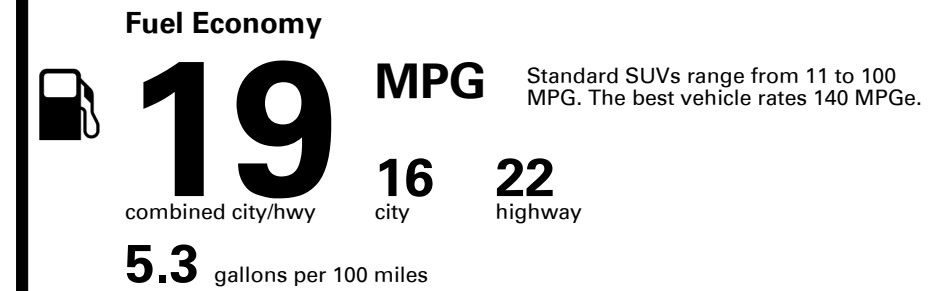

EMISSIONS:
 This vehicle is certified to meet emission requirements in all 50 states

Inland Freight & Handling : \$1,350.00

TOTAL PRICE: \$81,920.00

345 A 3615VGLOVI

EPA DOT Fuel Economy and Environment

Gasoline Vehicle

You spend \$7,250
 more in fuel costs over 5 years compared to the average new vehicle.

Annual fuel cost \$3,350

Fuel Economy & Greenhouse Gas Rating (tailpipe only)

Smog Rating (tailpipe only)

This vehicle emits 480 grams CO₂ per mile. The best emits 0 grams per mile (tailpipe only). Producing and distributing fuel also create emissions; learn more at fueleconomy.gov.