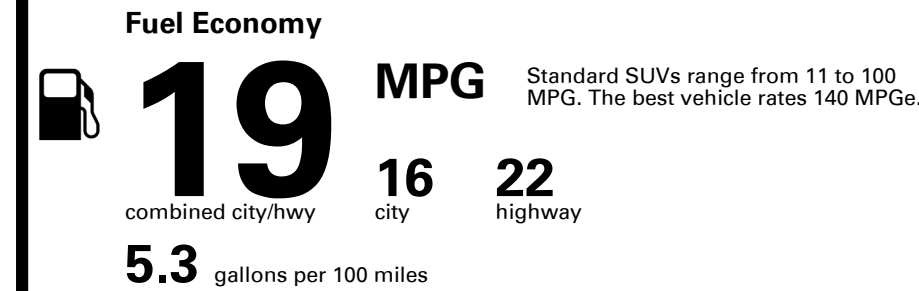

MULTIMEDIA & CONNECTIVITY

- 27" OLED Instrument Cluster & Navigation
- SiriusXM® Radio w/ 90-day trial subscription; Not Available in AK & HI
- Apple CarPlay® & Android Auto™
- Bang & Olufsen® Premium Audio
- Active Noise Control
- Genesis Digital Key
- Wireless Device Charger - Front

Additional Standard Features

- Carpeted Floor Mats

Full Tank of Gas

GENESIS WARRANTY

- 5-year/60,000-mile New Vehicle Warranty*
- 10-year/100,000-mile Powertrain Warranty*
- 7-year/Unlimited-mile Anti-perforation Warranty*
- Limited warranties, see dealer for details

Manufacturer's Suggested Retail Price: $79,800.00

ADDED FEATURES:

- *CAPRI BLUE(NRB) Paint $650.00
- Accessories
- *Cargo Net $50.00
- *Cargo Tray $160.00
- *First Aid Kit $45.00
- *Fragrance Cartridge $150.00
- *NFC Key Card $30.00
- *Floating Wheel Cap $200.00
- *Wheel Locks $85.00

SOLD TO: OK704 SHIPPED TO: OK704
GENESIS OF NORMAN
591 N. INTERSTATE DRIVE
NORMAN OK 73069

VIN: KMUHEESC7SU265869	EXTERIOR COLOR: CAPRI BLUE	INTERIOR/SEAT COLOR: GLACIER
MODEL: V0492A65	PORT OF ENTRY: NC	TRANSPORT: TRUCK
EMISSIONS: This vehicle is certified to meet emission requirements in all 50 states		ACCESSORY WEIGHT: 17 lbs./ 8 kgs.

Inland Freight & Handling : $1,450.00

TOTAL PRICE: $82,620.00

EPA DOT Fuel Economy and Environment

Gasoline Vehicle

You spend $7,250
more in fuel costs over 5 years compared to the average new vehicle.

Annual fuel cost $3,350

Fuel Economy & Greenhouse Gas Rating (tailpipe only)

Smog Rating (tailpipe only)

This vehicle emits 480 grams CO₂ per mile. The best emits 0 grams per mile (tailpipe only). Producing and distributing fuel also create emissions; learn more at fueleconomy.gov.

Actual results will vary for many reasons, including driving conditions and how you drive and maintain your vehicle. The average new vehicle gets 28 MPG and costs $9,500 to fuel over 5 years. Cost estimates are based on 15,000 miles per year at $ 4.25 per gallon. MPGe is miles per gasoline gallon equivalent. Vehicle emissions are a significant cause of climate change and smog.

fueleconomy.gov

Calculate personalized estimates and compare vehicles

GOVERNMENT 5-STAR SAFETY RATINGS

This vehicle has not been rated by the government for overall vehicle score, frontal crash, side crash or rollover risk.

Source: National Highway Traffic Safety Administration (NHTSA).
www.safercar.gov or 1-888-327-4236

Manufacturer's suggested retail price includes manufacturer's recommended pre-delivery service. Gasoline license and title fees state and local taxes and dealer installed options and accessories are not included in the manufacturer's suggested retail price. This label has been affixed to this vehicle by Genesis Motor America, pursuant to the requirements of 15 U.S.C. 1231 et seq. which prohibits its removal or alteration prior to delivery to the ultimate purchaser.

PARTS CONTENT INFORMATION

FOR VEHICLES IN THIS CARLINE: U.S./CANADIAN PARTS CONTENT: 3 %

MAJOR SOURCES OF FOREIGN PARTS CONTENT: KOREA: 85 %

FOR THIS VEHICLE: FINAL ASSEMBLY POINT: ULSAN, KOREA

COUNTRY OF ORIGIN:

ENGINE: KOREA TRANSMISSION: KOREA

Note: Parts content does not include final assembly, distribution, or other non-parts costs.