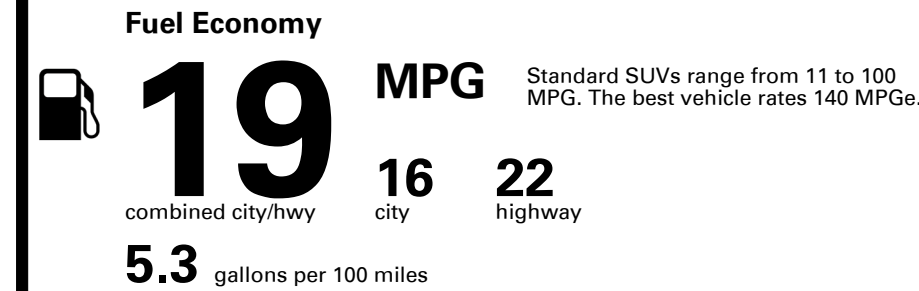

SOLD TO: OK704 SHIPPED TO: OK704
 GENESIS OF NORMAN
 591 N. INTERSTATE DRIVE
 NORMAN OK 73069

VIN: KMUHEESC9SU266165	EXTERIOR COLOR: SAVILE SILVER	INTERIOR/SEAT COLOR: BORDEAUX BROWN/SLATE
MODEL: V0492A65	PORT OF ENTRY: NC	TRANSPORT: TRUCK
EMISSIONS: This vehicle is certified to meet emission requirements in all 50 states		ACCESSORY WEIGHT: 21 lbs./ 10 kgs.

Inland Freight & Handling : \$1,450.00

TOTAL PRICE: \$82,744.00

EPA DOT Fuel Economy and Environment

Gasoline Vehicle

You spend \$7,250
 more in fuel costs over 5 years compared to the average new vehicle.