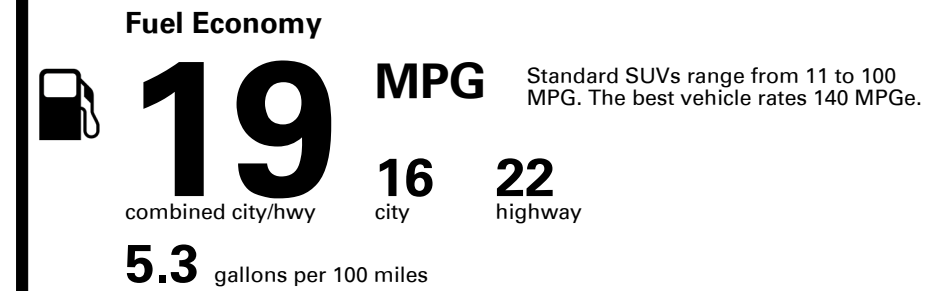

## EPA DOT Fuel Economy and Environment

Gasoline Vehicle

**You spend \$7,250**  
 more in fuel costs over 5 years compared to the average new vehicle.

**Annual fuel cost \$3,350**