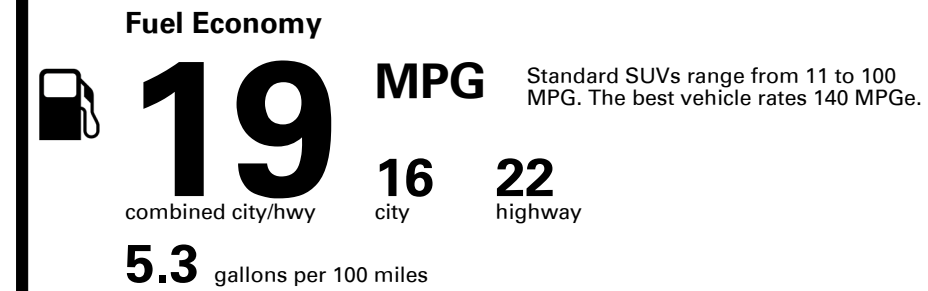

EMISSIONS:
 This vehicle is certified to meet emission requirements in all 50 states

Inland Freight & Handling : \$1,450.00

TOTAL PRICE: \$82,570.00

EPA DOT Fuel Economy and Environment

Gasoline Vehicle

You spend \$7,250
 more in fuel costs over 5 years compared to the average new vehicle.

Annual fuel cost \$3,350

Fuel Economy & Greenhouse Gas Rating (tailpipe only)

Smog Rating (tailpipe only)

This vehicle emits 480 grams CO₂ per mile. The best emits 0 grams per mile (tailpipe only). Producing and distributing fuel also create emissions; learn more at fueleconomy.gov.