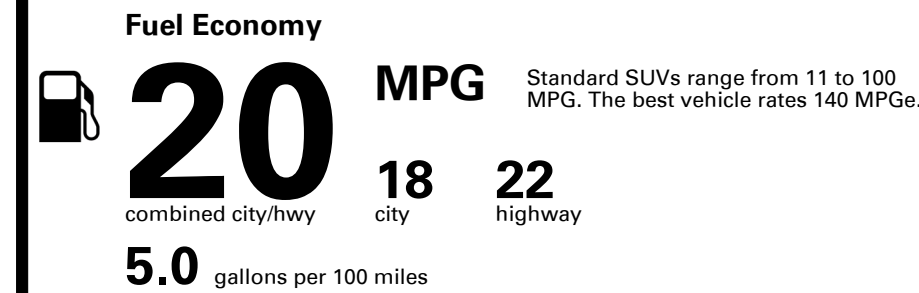

EMISSIONS:
 This vehicle is certified to meet emission requirements in all 50 states

Inland Freight & Handling : \$1,450.00

TOTAL PRICE: \$87,850.00

EPA DOT Fuel Economy and Environment

Gasoline Vehicle

You spend \$6,500
 more in fuel costs over 5 years compared to the average new vehicle.

Annual fuel cost \$3,200

Fuel Economy & Greenhouse Gas Rating (tailpipe only)

Smog Rating (tailpipe only)

This vehicle emits 455 grams CO₂ per mile. The best emits 0 grams per mile (tailpipe only). Producing and distributing fuel also create emissions; learn more at fueleconomy.gov.