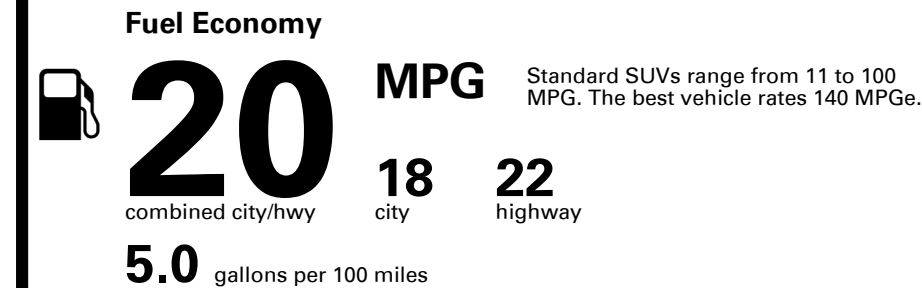

EMISSIONS:
This vehicle is certified to meet emission requirements in all 50 states

Inland Freight & Handling : \$1,350.00

TOTAL PRICE: \$87,750.00

346 A 3005VGLOVI

EPA DOT Fuel Economy and Environment

Gasoline Vehicle

You spend \$6,500
more in fuel costs over 5 years compared to the average new vehicle.

Annual fuel cost \$3,200

Fuel Economy & Greenhouse Gas Rating (tailpipe only)

Smog Rating (tailpipe only)

This vehicle emits 455 grams CO₂ per mile. The best emits 0 grams per mile (tailpipe only). Producing and distributing fuel also create emissions; learn more at fueleconomy.gov.