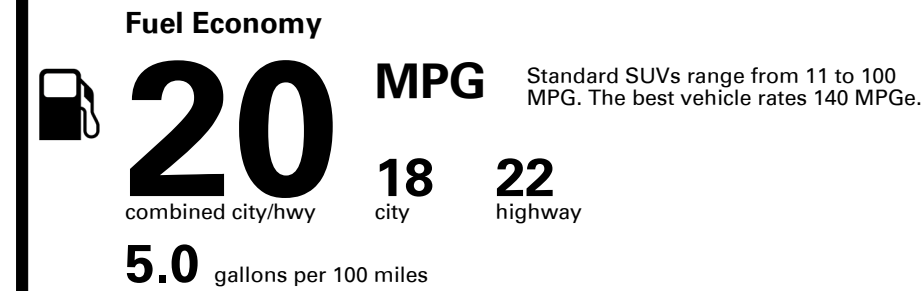

## EPA DOT Fuel Economy and Environment

Gasoline Vehicle

**You spend \$6,500**  
**more in fuel costs over 5 years**  
compared to the average new vehicle.

**Annual fuel cost \$3,200**

**Fuel Economy & Greenhouse Gas Rating** (tailpipe only)