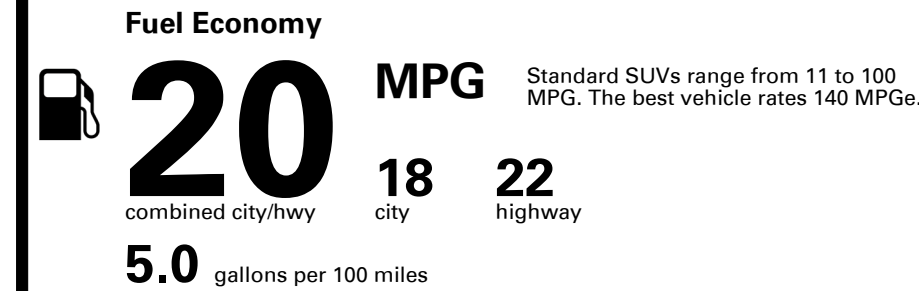

EMISSIONS:
 This vehicle is certified to meet emission requirements in all 50 states

Inland Freight & Handling : \$1,450.00

TOTAL PRICE: \$88,605.00

EPA DOT Fuel Economy and Environment

Gasoline Vehicle

You spend \$6,500
 more in fuel costs over 5 years compared to the average new vehicle.

Annual fuel cost \$3,200

Fuel Economy & Greenhouse Gas Rating (tailpipe only)

Smog Rating (tailpipe only)

This vehicle emits 455 grams CO₂ per mile. The best emits 0 grams per mile (tailpipe only). Producing and distributing fuel also create emissions; learn more at fueleconomy.gov.