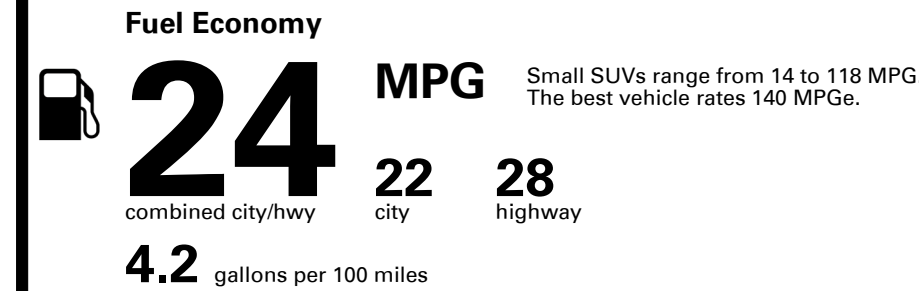

Inland Freight & Handling : \$1,350.00

TOTAL PRICE: \$51,460.00

110 A 0935VGLOVI

EPA DOT Fuel Economy and Environment

Gasoline Vehicle

You spend \$3,750 more in fuel costs over 5 years compared to the average new vehicle.

Annual fuel cost \$2,650

Fuel Economy & Greenhouse Gas Rating (tailpipe only)

Smog Rating (tailpipe only)

This vehicle emits 369 grams CO₂ per mile. The best emits 0 grams per mile (tailpipe only). Producing and distributing fuel also create emissions; learn more at fueleconomy.gov.