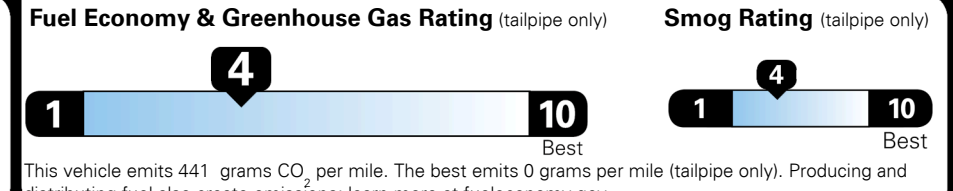

Actual results will vary for many reasons, including driving conditions and how you drive and maintain your vehicle. The average new vehicle gets 28 MPG and costs $9,500 to fuel over 5 years. Cost estimates are based on 15,000 miles per year at $ 4.25 per gallon. MPGe is miles per gasoline gallon equivalent. Vehicle emissions are a significant cause of climate change and smog.

fueleconomy.gov
Calculate personalized estimates and compare vehicles

GOVERNMENT 5-STAR SAFETY RATINGS

Overall Vehicle Score ★ ★ ★ ★ ★

Based on the combined rating of frontal, side and rollover. Should ONLY be compared to other vehicles of similar size and weight.

Frontal Crash	Driver Passenger	★ ★ ★ ★ ★
Based on the risk of injury in a frontal impact. Should ONLY be compared to other vehicles of similar size and weight.		
Side Crash	Front seat Rear seat	★ ★ ★ ★ ★
Based on the risk of injury in a side impact.		
Rollover		★ ★ ★ ★
Based on the risk of rollover in a single-vehicle crash.		

Manufacturer's suggested retail price includes manufacturer's recommended pre-delivery service. Gasoline license and title fees state and local taxes and dealer installed options and accessories are not included in the manufacturer's suggested retail price. This label has been affixed to this vehicle by Genesis Motor America, pursuant to the requirements of 15 U.S.C. 1231 et seq. which prohibits its removal or alteration prior to delivery to the ultimate purchaser.

Star ratings range from 1 to 5 stars (★★★★★) with 5 being the highest.
Source: National Highway Traffic Safety Administration (NHTSA).
www.safercar.gov or 1-888-327-4236

PARTS CONTENT INFORMATION

FOR VEHICLES IN THIS CARLINE: U.S./CANADIAN PARTS CONTENT: 3 %

MAJOR SOURCES OF FOREIGN PARTS CONTENT: KOREA: 85 %

FOR THIS VEHICLE: FINAL ASSEMBLY POINT: ULSAN, KOREA

COUNTRY OF ORIGIN:

ENGINE: KOREA TRANSMISSION: KOREA

Note: Parts content does not include final assembly, distribution, or other non-parts costs.