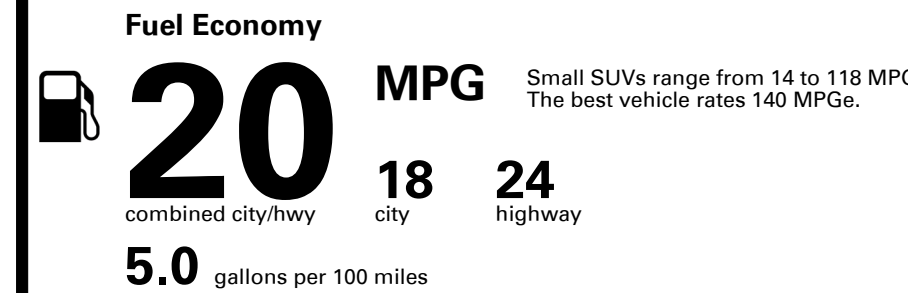

EMISSIONS:
 This vehicle is certified to meet emission requirements in all 50 states

TOTAL PRICE: \$70,165.00

EPA DOT Fuel Economy and Environment

Gasoline Vehicle

You spend \$6,500
 more in fuel costs over 5 years compared to the average new vehicle.