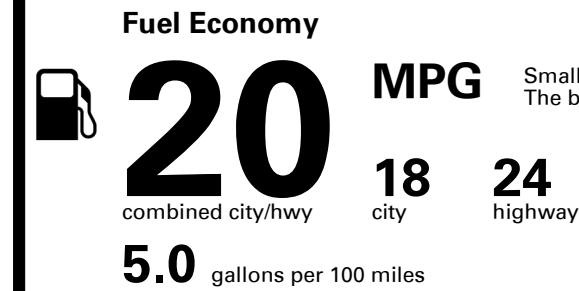

EMISSIONS:
 This vehicle is certified to meet emission requirements in all 50 states

TOTAL PRICE: \$68,404.00

260 A 2715VGLOVI

EPA DOT Fuel Economy and Environment

Gasoline Vehicle

You spend \$6,500
 more in fuel costs over 5 years compared to the average new vehicle.

Annual fuel cost \$3,200

Fuel Economy & Greenhouse Gas Rating (tailpipe only)

Smog Rating (tailpipe only)

This vehicle emits 441 grams CO₂ per mile. The best emits 0 grams per mile (tailpipe only). Producing and distributing fuel also create emissions; learn more at fueleconomy.gov.